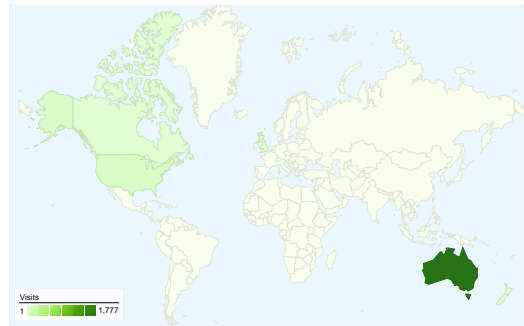

Site Usage

1,997 Visits

60.24% Bounce Rate

3,748 Pageviews

00:02:41 Avg. Time on Site

1.88 Pages/Visit

67.65% % New Visits

Visitors Overview

Visitors
1,491

Map Overlay

Traffic Sources Overview

- **Referring Sites**
1,285.00 (64.35%)
- **Search Engines**
391.00 (19.58%)
- **Direct Traffic**
321.00 (16.07%)

Content Overview

Pages	Pageviews	% Pageviews
/	1,700	45.36%
/2011/supporting-qlld-flood-	653	17.42%
/advertise/options	176	4.70%
/inthespotlight/competition	110	2.93%
/advertise	81	2.16%

All traffic sources sent a total of 1,997 visits

- Referring Sites**
1,285.00 (64.35%)
- Search Engines**
391.00 (19.58%)
- Direct Traffic**
321.00 (16.07%)

Top Traffic Sources

Sources	Visits	% visits	Keywords	Visits	% visits
facebook.com (referral)	954	47.77%	support a wahp	30	7.67%
google (organic)	363	18.18%	wahp	20	5.12%
(direct) ((none))	321	16.07%	qld flooding	6	1.53%
google.com.au (referral)	123	6.16%	bright star kids agent	4	1.02%
google.com (referral)	19	0.95%	little lush clothing	4	1.02%

1,997 visits came from 36 countries/territories

Site Usage						
Visits	Pages/Visit	Avg. Time on Site	% New Visits	Bounce Rate		
1,997 % of Site Total: 100.00%	1.88 Site Avg: 1.88 (0.00%)	00:02:41 Site Avg: 00:02:41 (0.00%)	67.60% Site Avg: 67.65% (-0.07%)	60.24% Site Avg: 60.24% (0.00%)		
Country/Territory	Visits	Pages/Visit	Avg. Time on Site	% New Visits	Bounce Rate	
Australia	1,777	1.91	00:02:52	64.88%	58.92%	
United States	78	1.99	00:01:56	89.74%	69.23%	
United Kingdom	50	1.34	00:00:28	94.00%	82.00%	
New Zealand	19	1.58	00:01:02	73.68%	63.16%	
Philippines	8	2.00	00:03:52	100.00%	75.00%	
Canada	8	1.38	00:00:21	62.50%	62.50%	
Japan	7	1.00	00:00:00	100.00%	100.00%	
India	6	1.50	00:02:43	100.00%	50.00%	
Singapore	5	1.80	00:00:47	100.00%	60.00%	