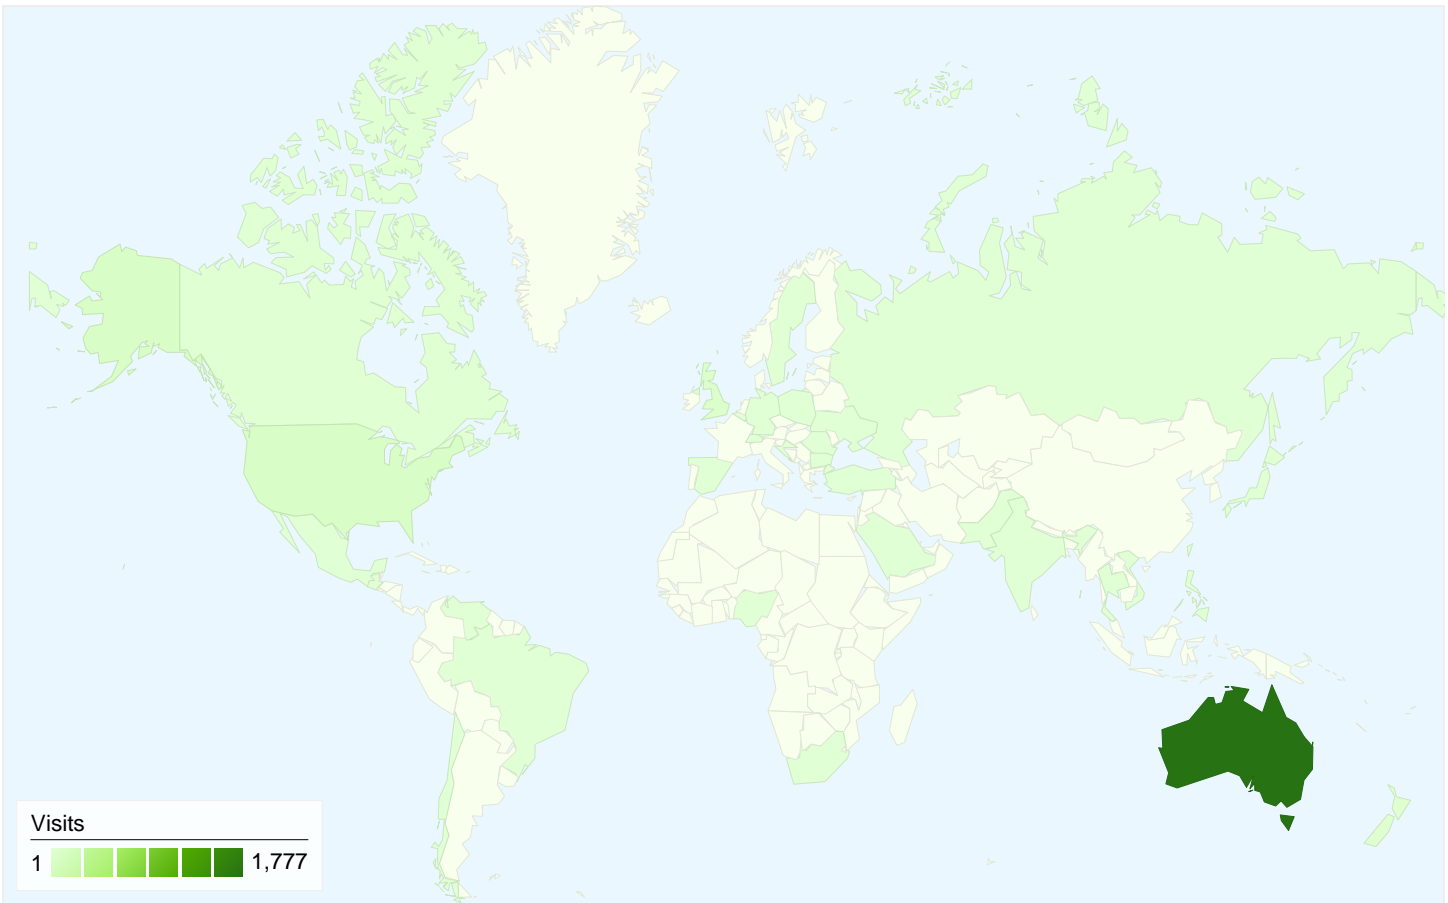

Visitors
1,491

Map Overlay

Traffic Sources Overview

- **Referring Sites**
1,285.00 (64.35%)
- **Search Engines**
391.00 (19.58%)
- **Direct Traffic**
321.00 (16.07%)

Content Overview

Pages	Pageviews	% Pageviews
/	1,700	45.36%
/2011/supporting-qlld-flood-	653	17.42%
/advertise/options	176	4.70%
/inthespotlight/competition	110	2.93%
/advertise	81	2.16%

1,491 people visited this site

1,997 Visits

1,491 Absolute Unique Visitors

3,748 Pageviews

1.88 Average Pageviews

00:02:41 Time on Site

60.24% Bounce Rate

67.65% New Visits

All traffic sources sent a total of 1,997 visits

- Referring Sites**
1,285.00 (64.35%)
- Search Engines**
391.00 (19.58%)
- Direct Traffic**
321.00 (16.07%)

Top Traffic Sources

Sources	Visits	% visits	Keywords	Visits	% visits
facebook.com (referral)	954	47.77%	support a wahp	30	7.67%
google (organic)	363	18.18%	wahp	20	5.12%
(direct) ((none))	321	16.07%	qld flooding	6	1.53%
google.com.au (referral)	123	6.16%	bright star kids agent	4	1.02%
google.com (referral)	19	0.95%	little lush clothing	4	1.02%

1,997 visits came from 36 countries/territories

Site Usage						
Visits	Pages/Visit	Avg. Time on Site	% New Visits	Bounce Rate		
1,997 % of Site Total: 100.00%	1.88 Site Avg: 1.88 (0.00%)	00:02:41 Site Avg: 00:02:41 (0.00%)	67.60% Site Avg: 67.65% (-0.07%)	60.24% Site Avg: 60.24% (0.00%)		
Country/Territory	Visits	Pages/Visit	Avg. Time on Site	% New Visits	Bounce Rate	
Australia	1,777	1.91	00:02:52	64.88%	58.92%	
United States	78	1.99	00:01:56	89.74%	69.23%	
United Kingdom	50	1.34	00:00:28	94.00%	82.00%	
New Zealand	19	1.58	00:01:02	73.68%	63.16%	
Philippines	8	2.00	00:03:52	100.00%	75.00%	
Canada	8	1.38	00:00:21	62.50%	62.50%	
Japan	7	1.00	00:00:00	100.00%	100.00%	
India	6	1.50	00:02:43	100.00%	50.00%	
Singapore	5	1.80	00:00:47	100.00%	60.00%	