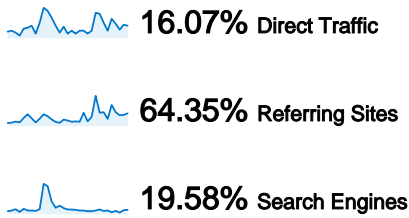

Site Usage

1,997 Visits

60.24% Bounce Rate

3,748 Pageviews

00:02:41 Avg. Time on Site

1.88 Pages/Visit

67.65% % New Visits

Visitors Overview

Visitors
1,491

Map Overlay

Traffic Sources Overview

- **Referring Sites**
1,285.00 (64.35%)
- **Search Engines**
391.00 (19.58%)
- **Direct Traffic**
321.00 (16.07%)

Content Overview

Pages	Pageviews	% Pageviews
/	1,700	45.36%
/2011/supporting-qlld-flood-	653	17.42%
/advertise/options	176	4.70%
/inthespotlight/competition	110	2.93%
/advertise	81	2.16%

1,491 people visited this site

1,997 Visits

1,491 Absolute Unique Visitors

3,748 Pageviews

1.88 Average Pageviews

00:02:41 Time on Site

60.24% Bounce Rate

67.65% New Visits

All traffic sources sent a total of 1,997 visits

- Referring Sites**
1,285.00 (64.35%)
- Search Engines**
391.00 (19.58%)
- Direct Traffic**
321.00 (16.07%)

Top Traffic Sources

Sources	Visits	% visits	Keywords	Visits	% visits
facebook.com (referral)	954	47.77%	support a wahp	30	7.67%
google (organic)	363	18.18%	wahp	20	5.12%
(direct) ((none))	321	16.07%	qld flooding	6	1.53%
google.com.au (referral)	123	6.16%	bright star kids agent	4	1.02%
google.com (referral)	19	0.95%	little lush clothing	4	1.02%