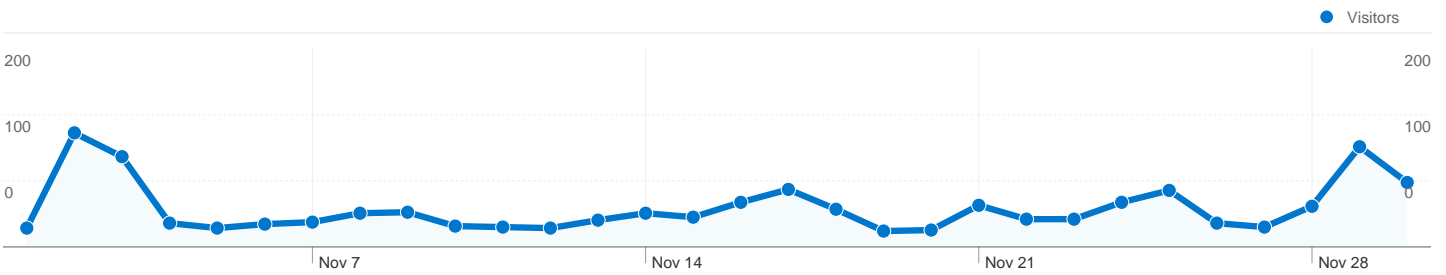

929 people visited this site

1,321 Visits

929 Absolute Unique Visitors

2,123 Pageviews

1.61 Average Pageviews

00:02:01 Time on Site

71.69% Bounce Rate

63.06% New Visits

Technical Profile

Browser	Visits	% visits
Safari	340	25.74%
Firefox	323	24.45%
Internet Explorer	307	23.24%
Chrome	241	18.24%
Mozilla Compatible Agent	79	5.98%