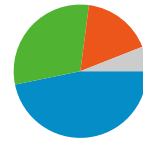

**1,321** Visits

**929** Absolute Unique Visitors

**2,123** Pageviews

**1.61** Average Pageviews

**00:02:01** Time on Site

**71.69%** Bounce Rate

**63.06%** New Visits

**Technical Profile**

Browser	Visits	% visits
Safari	340	25.74%
Firefox	323	24.45%
Internet Explorer	307	23.24%
Chrome	241	18.24%
Mozilla Compatible Agent	79	5.98%

All traffic sources sent a total of 1,321 visits

-  16.96% Direct Traffic
-  46.78% Referring Sites
-  30.28% Search Engines