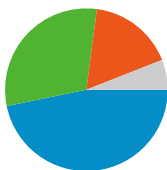

**Site Usage**

**1,321** Visits

**71.69%** Bounce Rate

**2,123** Pageviews

**00:02:01** Avg. Time on Site

**1.61** Pages/Visit

**63.06%** % New Visits

**Visitors Overview**

**Visitors**  
**929**

**Map Overlay**

**Traffic Sources Overview**

- **Referring Sites**  
618.00 (46.78%)
- **Search Engines**  
400.00 (30.28%)
- **Direct Traffic**  
224.00 (16.96%)
- **Other**  
79 (5.98%)

## Top Traffic Sources

Sources	Visits	% visits	Keywords	Visits	% visits
facebook.com (referral)	377	28.54%	wahp	29	7.25%
google (organic)	365	27.63%	(not provided)	26	6.50%
(direct) ((none))	224	16.96%	iwipa	21	5.25%
networkedblogs.com (referral)	67	5.07%	nappy cakes	15	3.75%
Support a WAHP Newsletter	65	4.92%	work at home parents	11	2.75%

**1,321 visits came from 60 countries/territories**

Site Usage						
Visits	Pages/Visit	Avg. Time on Site	% New Visits	Bounce Rate		
<b>1,321</b> % of Site Total: 100.00%	<b>1.61</b> Site Avg: 1.61 (0.00%)	<b>00:02:01</b> Site Avg: 00:02:01 (0.00%)	<b>62.98%</b> Site Avg: 63.06% (-0.12%)	<b>71.69%</b> Site Avg: 71.69% (0.00%)		
Country/Territory	Visits	Pages/Visit	Avg. Time on Site	% New Visits	Bounce Rate	
Australia	<b>948</b>	1.74	00:02:30	50.63%	66.77%	
United States	<b>152</b>	1.24	00:00:31	94.08%	86.18%	
United Kingdom	<b>43</b>	1.58	00:02:09	83.72%	79.07%	
Canada	<b>32</b>	1.25	00:00:14	100.00%	81.25%	
India	<b>18</b>	1.22	00:02:56	100.00%	83.33%	
New Zealand	<b>12</b>	1.33	00:00:18	83.33%	75.00%	
Philippines	<b>10</b>	1.10	00:01:54	100.00%	90.00%	
Ukraine	<b>7</b>	1.00	00:00:00	100.00%	100.00%	
France	<b>6</b>	1.17	00:01:18	100.00%	83.33%	