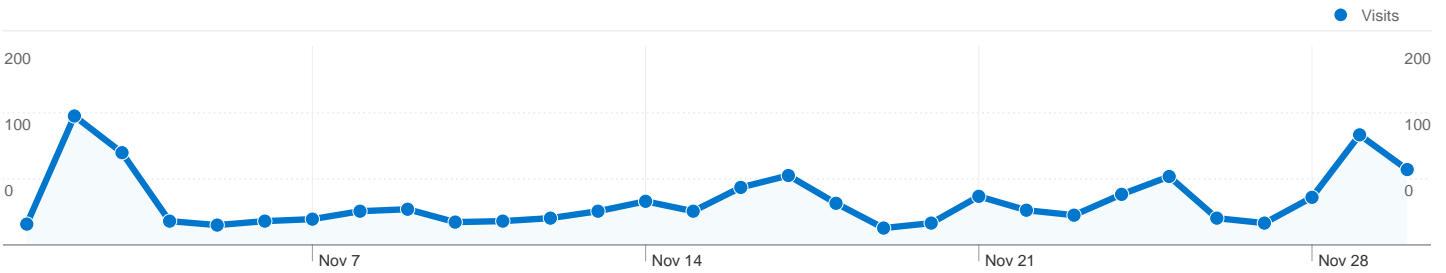

All traffic sources sent a total of 1,321 visits

- 16.96% Direct Traffic
- 46.78% Referring Sites
- 30.28% Search Engines

- **Referring Sites**
  618.00 (46.78%)
- **Search Engines**
  400.00 (30.28%)
- **Direct Traffic**
  224.00 (16.96%)
- **Other**
  79 (5.98%)

Top Traffic Sources

Sources	Visits	% visits	Keywords	Visits	% visits
facebook.com (referral)	377	28.54%	wahp	29	7.25%
google (organic)	365	27.63%	(not provided)	26	6.50%
(direct) ((none))	224	16.96%	iwipa	21	5.25%
networkedblogs.com (referral)	67	5.07%	nappy cakes	15	3.75%
Support a WAHP Newsletter	65	4.92%	work at home parents	11	2.75%