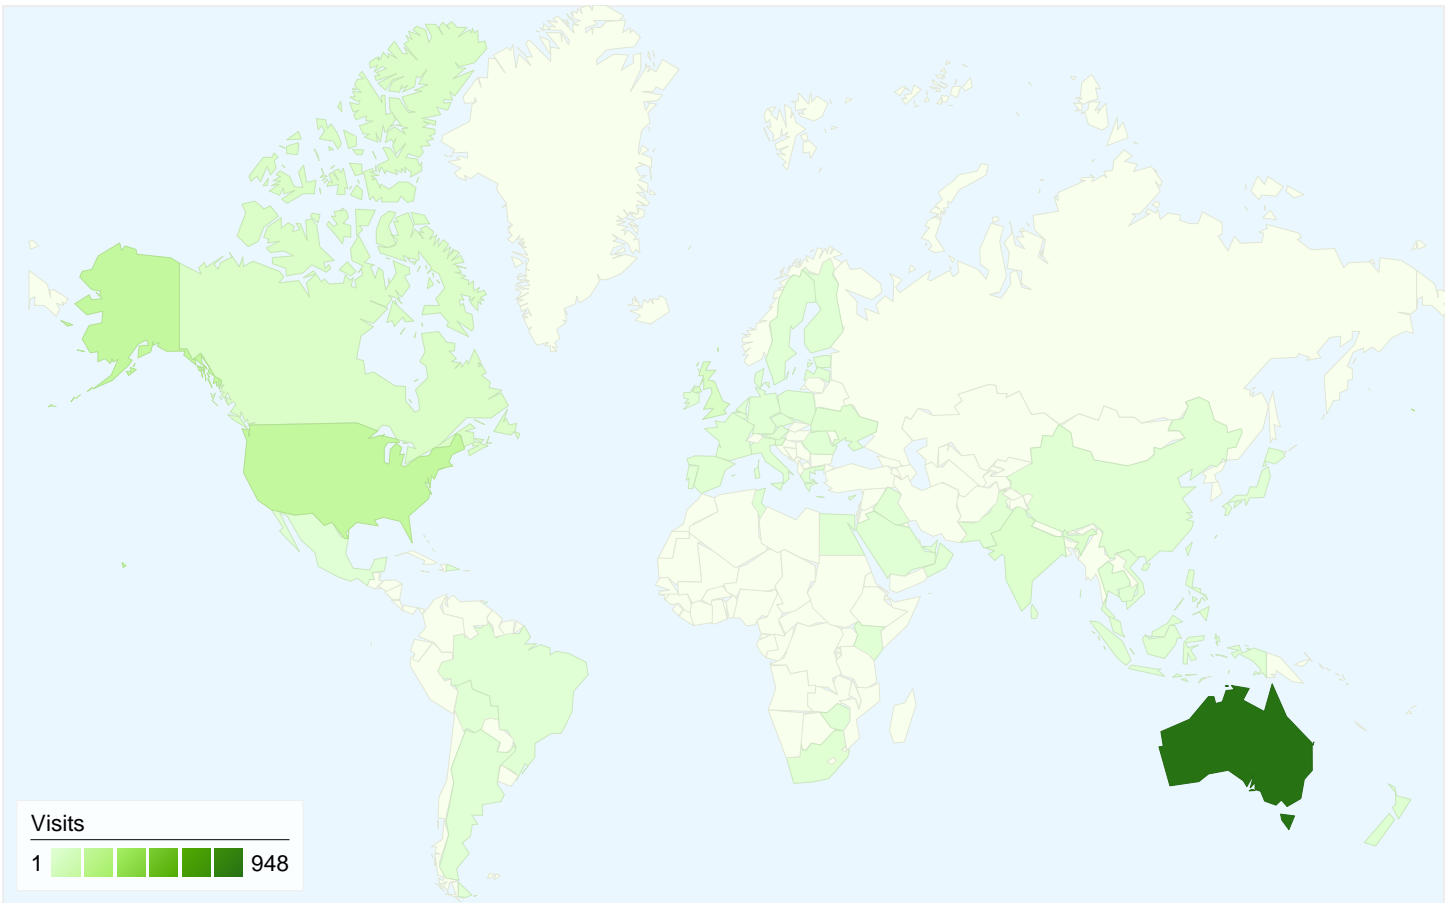

**Visitors**  
**929**

**Map Overlay**

**Traffic Sources Overview**

- **Referring Sites**  
618.00 (46.78%)
- **Search Engines**  
400.00 (30.28%)
- **Direct Traffic**  
224.00 (16.96%)
- **Other**  
79 (5.98%)

Browser	Visits	% visits
Safari	340	25.74%
Firefox	323	24.45%
Internet Explorer	307	23.24%
Chrome	241	18.24%
Mozilla Compatible Agent	79	5.98%

All traffic sources sent a total of 1,321 visits

-  16.96% Direct Traffic
-  46.78% Referring Sites
-  30.28% Search Engines

## Top Traffic Sources

Sources	Visits	% visits	Keywords	Visits	% visits
facebook.com (referral)	377	28.54%	wahp	29	7.25%
google (organic)	365	27.63%	(not provided)	26	6.50%
(direct) ((none))	224	16.96%	iwipa	21	5.25%
networkedblogs.com (referral)	67	5.07%	nappy cakes	15	3.75%
Support a WAHP Newsletter	65	4.92%	work at home parents	11	2.75%

**1,321 visits came from 60 countries/territories**

Site Usage						
Visits	Pages/Visit	Avg. Time on Site	% New Visits	Bounce Rate		
<b>1,321</b> % of Site Total: 100.00%	<b>1.61</b> Site Avg: 1.61 (0.00%)	<b>00:02:01</b> Site Avg: 00:02:01 (0.00%)	<b>62.98%</b> Site Avg: 63.06% (-0.12%)	<b>71.69%</b> Site Avg: 71.69% (0.00%)		
Country/Territory	Visits	Pages/Visit	Avg. Time on Site	% New Visits	Bounce Rate	
Australia	<b>948</b>	1.74	00:02:30	50.63%	66.77%	
United States	<b>152</b>	1.24	00:00:31	94.08%	86.18%	
United Kingdom	<b>43</b>	1.58	00:02:09	83.72%	79.07%	
Canada	<b>32</b>	1.25	00:00:14	100.00%	81.25%	
India	<b>18</b>	1.22	00:02:56	100.00%	83.33%	
New Zealand	<b>12</b>	1.33	00:00:18	83.33%	75.00%	
Philippines	<b>10</b>	1.10	00:01:54	100.00%	90.00%	
Ukraine	<b>7</b>	1.00	00:00:00	100.00%	100.00%	
France	<b>6</b>	1.17	00:01:18	100.00%	83.33%	