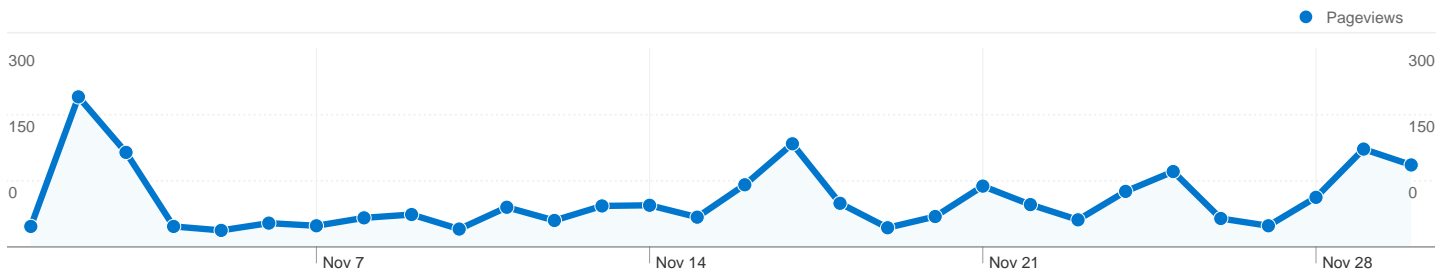

## Top Traffic Sources

Sources	Visits	% visits	Keywords	Visits	% visits
facebook.com (referral)	377	28.54%	wahp	29	7.25%
google (organic)	365	27.63%	(not provided)	26	6.50%
(direct) ((none))	224	16.96%	iwipa	21	5.25%
networkedblogs.com (referral)	67	5.07%	nappy cakes	15	3.75%
Support a WAHP Newsletter	65	4.92%	work at home parents	11	2.75%

**1,321 visits came from 60 countries/territories**

Site Usage						
Visits	Pages/Visit	Avg. Time on Site	% New Visits	Bounce Rate		
<b>1,321</b> % of Site Total: 100.00%	<b>1.61</b> Site Avg: 1.61 (0.00%)	<b>00:02:01</b> Site Avg: 00:02:01 (0.00%)	<b>62.98%</b> Site Avg: 63.06% (-0.12%)	<b>71.69%</b> Site Avg: 71.69% (0.00%)		
Country/Territory	Visits	Pages/Visit	Avg. Time on Site	% New Visits	Bounce Rate	
Australia	<b>948</b>	1.74	00:02:30	50.63%	66.77%	
United States	<b>152</b>	1.24	00:00:31	94.08%	86.18%	
United Kingdom	<b>43</b>	1.58	00:02:09	83.72%	79.07%	
Canada	<b>32</b>	1.25	00:00:14	100.00%	81.25%	
India	<b>18</b>	1.22	00:02:56	100.00%	83.33%	
New Zealand	<b>12</b>	1.33	00:00:18	83.33%	75.00%	
Philippines	<b>10</b>	1.10	00:01:54	100.00%	90.00%	
Ukraine	<b>7</b>	1.00	00:00:00	100.00%	100.00%	
France	<b>6</b>	1.17	00:01:18	100.00%	83.33%	

South Africa	6	1.00	00:00:00	100.00%	100.00%
					1 - 10 of 60

Pages on this site were viewed a total of 2,123 times

2,123 Pageviews

1,707 Unique Views

71.74% Bounce Rate