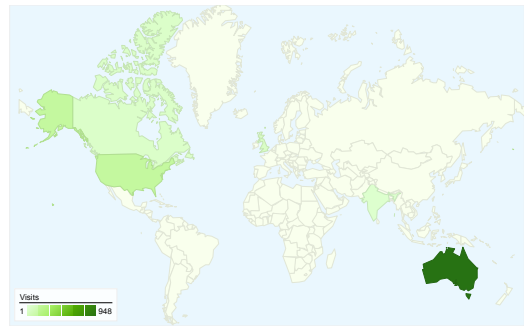

**Site Usage**

**1,321** Visits

**71.69%** Bounce Rate

**2,123** Pageviews

**00:02:01** Avg. Time on Site

**1.61** Pages/Visit

**63.06%** % New Visits

**Visitors Overview**

**Visitors**  
**929**

**Map Overlay**

**Traffic Sources Overview**

- **Referring Sites**  
618.00 (46.78%)
- **Search Engines**  
400.00 (30.28%)
- **Direct Traffic**  
224.00 (16.96%)
- **Other**  
79 (5.98%)

## Top Traffic Sources

Sources	Visits	% visits	Keywords	Visits	% visits
facebook.com (referral)	377	28.54%	wahp	29	7.25%
google (organic)	365	27.63%	(not provided)	26	6.50%
(direct) ((none))	224	16.96%	iwipa	21	5.25%
networkedblogs.com (referral)	67	5.07%	nappy cakes	15	3.75%
Support a WAHP Newsletter	65	4.92%	work at home parents	11	2.75%

**1,321 visits came from 60 countries/territories**

Site Usage						
Visits	Pages/Visit	Avg. Time on Site	% New Visits	Bounce Rate		
<b>1,321</b> % of Site Total: 100.00%	<b>1.61</b> Site Avg: 1.61 (0.00%)	<b>00:02:01</b> Site Avg: 00:02:01 (0.00%)	<b>62.98%</b> Site Avg: 63.06% (-0.12%)	<b>71.69%</b> Site Avg: 71.69% (0.00%)		
Country/Territory	Visits	Pages/Visit	Avg. Time on Site	% New Visits	Bounce Rate	
Australia	<b>948</b>	1.74	00:02:30	50.63%	66.77%	
United States	<b>152</b>	1.24	00:00:31	94.08%	86.18%	
United Kingdom	<b>43</b>	1.58	00:02:09	83.72%	79.07%	
Canada	<b>32</b>	1.25	00:00:14	100.00%	81.25%	
India	<b>18</b>	1.22	00:02:56	100.00%	83.33%	
New Zealand	<b>12</b>	1.33	00:00:18	83.33%	75.00%	
Philippines	<b>10</b>	1.10	00:01:54	100.00%	90.00%	
Ukraine	<b>7</b>	1.00	00:00:00	100.00%	100.00%	
France	<b>6</b>	1.17	00:01:18	100.00%	83.33%	