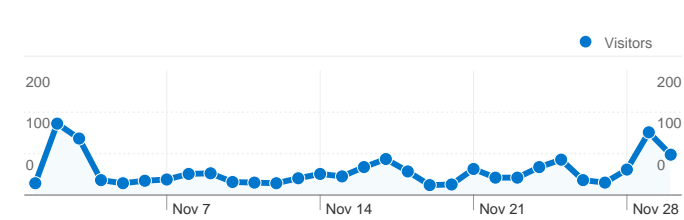

**Site Usage**

**1,321** Visits

**71.69%** Bounce Rate

**2,123** Pageviews

**00:02:01** Avg. Time on Site

**1.61** Pages/Visit

**63.06%** % New Visits

**Visitors Overview**

**1,321** Visits

**929** Absolute Unique Visitors

**2,123** Pageviews

**1.61** Average Pageviews

**00:02:01** Time on Site

**71.69%** Bounce Rate

**63.06%** New Visits

**Technical Profile**

**1,321 visits came from 60 countries/territories**

Site Usage						
Visits	Pages/Visit	Avg. Time on Site	% New Visits	Bounce Rate		
<b>1,321</b> % of Site Total: 100.00%	<b>1.61</b> Site Avg: 1.61 (0.00%)	<b>00:02:01</b> Site Avg: 00:02:01 (0.00%)	<b>62.98%</b> Site Avg: 63.06% (-0.12%)	<b>71.69%</b> Site Avg: 71.69% (0.00%)		
Country/Territory	Visits	Pages/Visit	Avg. Time on Site	% New Visits	Bounce Rate	
Australia	<b>948</b>	1.74	00:02:30	50.63%	66.77%	
United States	<b>152</b>	1.24	00:00:31	94.08%	86.18%	
United Kingdom	<b>43</b>	1.58	00:02:09	83.72%	79.07%	
Canada	<b>32</b>	1.25	00:00:14	100.00%	81.25%	
India	<b>18</b>	1.22	00:02:56	100.00%	83.33%	
New Zealand	<b>12</b>	1.33	00:00:18	83.33%	75.00%	
Philippines	<b>10</b>	1.10	00:01:54	100.00%	90.00%	
Ukraine	<b>7</b>	1.00	00:00:00	100.00%	100.00%	
France	<b>6</b>	1.17	00:01:18	100.00%	83.33%	

South Africa	6	1.00	00:00:00	100.00%	100.00%
					1 - 10 of 60

Pages on this site were viewed a total of 2,123 times

2,123 Pageviews

1,707 Unique Views

71.74% Bounce Rate